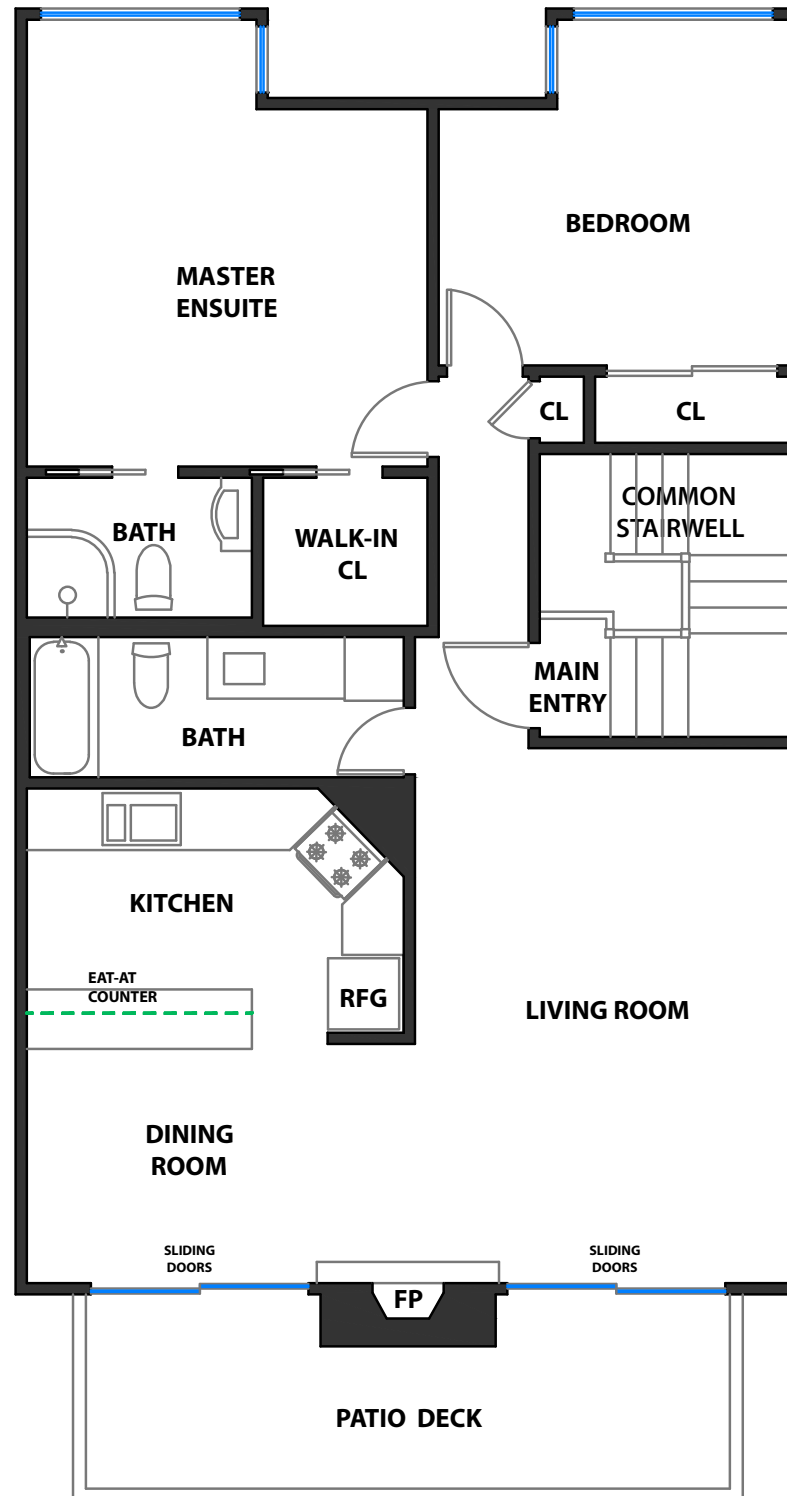

37 GRAND VIEW TERRACE

SAN FRANCISCO, CALIFORNIA

RENDERING BY **OPEN HOMES PHOTOGRAPHY**
ALL MEASUREMENTS ARE APPROXIMATE AND MAY NOT BE EXACT. DO NOT RELY ON THE ACCURACY
OF THIS FLOOR PLAN WHEN DETERMINING THE PRICE OF A PROPERTY OR MAKING DECISIONS
REGARDING BUYING OR SELLING OF PROPERTIES WITHOUT INDEPENDENT VERIFICATION.